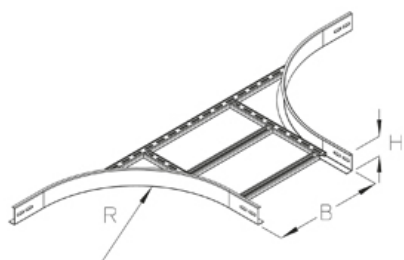

LGAA 100

cable ladder attachment branch, height = 100 mm

This article is available made in material no. 14301 (V2A) and material no. 1.4571/1.4404 (V4A) stainless steel finish.

Hot-dip galvanized, according to BS 729 (DIN EN ISO 1461)

Артикул	Product	height	width	weight
LGAA 100-20F	100 mm	200 mm	4.33 kg	
LGAA 100-30F	100 mm	300 mm	4.55 kg	
LGAA 100-40F	100 mm	400 mm	4.77 kg	
LGAA 100-50F	100 mm	500 mm	4.99 kg	
LGAA 100-60F	100 mm	600 mm	5.21 kg	