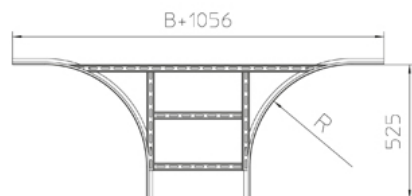

LGAA 100

cable ladder attachment branch, height = 100 mm

This article is available made in material no. 14301 (V2A) and material no. 1.4571/1.4404 (V4A) stainless steel finish.

Hot-dip galvanized, according to BS 729 (DIN EN ISO 1461)

Артикул	Product	height	width	weight
LGAA 100-20F	100 mm	200 mm	4.33 kg	
LGAA 100-30F	100 mm	300 mm	4.55 kg	
LGAA 100-40F	100 mm	400 mm	4.77 kg	
LGAA 100-50F	100 mm	500 mm	4.99 kg	
LGAA 100-60F	100 mm	600 mm	5.21 kg	

Product: Product

height: height

width: width

weight: weight

DETAILS / APPLICATIONS

ACCESSORIES

LGV 100, LGVH 100, LGVV 100, KLU,