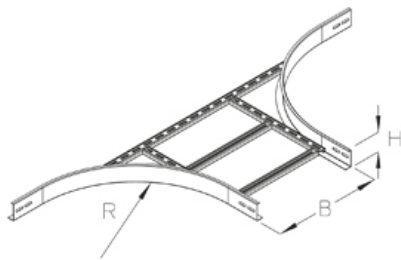

LGAA 60

cable ladder attachment branch, height = 60 mm

This article is available made in material no. 14301 (V2A) and material no. 1.4571/1.4404 (V4A) stainless steel finish.

Hot-dip galvanized, according to BS 729 (DIN EN ISO 1461)

Артикул	Product	height	width	weight
LGAA 60-20F	100 mm	200 mm	3.44 kg	
LGAA 60-30F	100 mm	300 mm	3.66 kg	
LGAA 60-40F	100 mm	400 mm	3.88 kg	
LGAA 60-50F	100 mm	500 mm	4.10 kg	
LGAA 60-60F	100 mm	600 mm	4.32 kg	