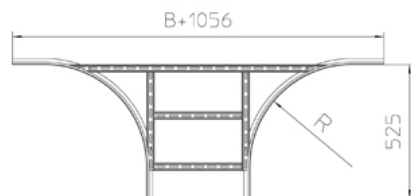

DETAILS / APPLICATIONS

ACCESSORIES

LGVH 60, LGVV 60, LGV 60, KLU,