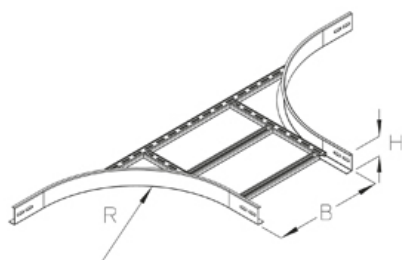

## LGAA 60

cable ladder attachment branch, height = 60 mm

This article is available made in material no. 14301 (V2A) and material no. 1.4571/1.4404 (V4A) stainless steel finish.

Hot-dip galvanized, according to BS 729 (DIN EN ISO 1461)

Артикул	Product	height	width	weight
LGAA 60-20F	100 mm	200 mm	3.44 kg	
LGAA 60-30F	100 mm	300 mm	3.66 kg	
LGAA 60-40F	100 mm	400 mm	3.88 kg	
LGAA 60-50F	100 mm	500 mm	4.10 kg	
LGAA 60-60F	100 mm	600 mm	4.32 kg	

**Product:** Product

**height:** height

**width:** width

**weight:** weight