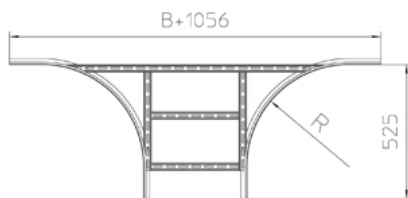

DETAILS / APPLICATIONS

ACCESSORIES

LG VH 60, LG VV 60, LG V 60, KLU,