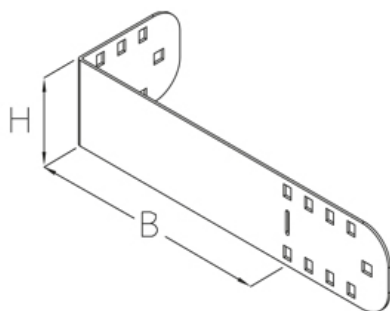

RAB 85

cable tray closing panel, height = 70 mm

Continuously hot galvanized (Sendzimir process) (DIN EN 10346)

Артикул	Product	height	width	weight	incl.
RAB 85-10S	85 mm	100 mm	0.24 kg	show all inclusive accessoires	
RAB 85-20S	85 mm	200 mm	0.32 kg	show all inclusive accessoires	
RAB 85-30S	85 mm	300 mm	0.41 kg	show all inclusive accessoires	
RAB 85-40S	85 mm	400 mm	0.49 kg	show all inclusive accessoires	
RAB 85-50S	85 mm	500 mm	0.57 kg	show all inclusive accessoires	
RAB 85-60S	85 mm	600 mm	0.65 kg	show all inclusive accessoires	

Hot-dip galvanized, according to BS 729 (DIN EN ISO 1461)

Артикул	Product	height	width	weight	incl.
RAB 85-10F	85 mm	100 mm	0.34 kg	show all inclusive accessoires	
RAB 85-20F	85 mm	200 mm	0.46 kg	show all inclusive accessoires	
RAB 85-30F	85 mm	300 mm	0.58 kg	show all inclusive accessoires	
RAB 85-40F	85 mm	400 mm	0.70 kg	show all inclusive accessoires	
RAB 85-50F	85 mm	500 mm	0.82 kg	show all inclusive accessoires	
RAB 85-60F	85 mm	600 mm	0.94 kg	show all inclusive accessoires	

Product: Product

height: height

width: width

weight: weight

incl.: incl.