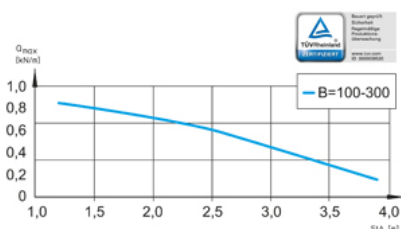

A: cross section area

QSK: distributed load control cable

weight: weight

LOAD DIAGRAM