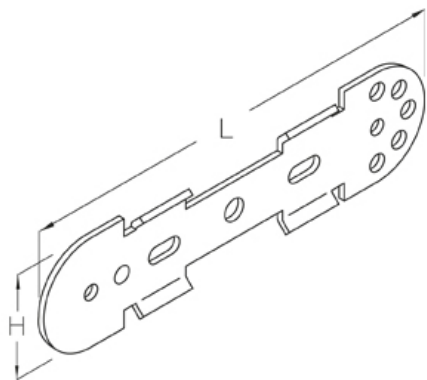

## GVU

mesh cable tray connector

mesh cable tray connector, for construction of levels

Hot-dip galvanized, according to BS 729 (DIN EN ISO 1461)

Артикул	Product	height	length	weight
GVU F	46 mm	185 mm	0.13 kg	

Stainless steel, according to ASTM 304 / BS 304 S 3

Артикул	Product	height	length	weight
GVU E	46 mm	185 mm	0.10 kg	

Stainless steel, according to ASTM 31 Ti / AISI 316 L, BS 320S17 / BS 316S11

Артикул	Product	height	length	weight
GVU E4	46 mm	185 mm	0.10 kg	

**Product:** Product

**height:** height

**length:** length

**weight:** weight