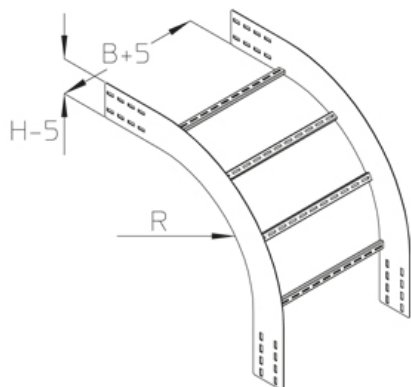

## WPLF 100

wide-span outside riser, height = 100 mm

wide-span outside riser 90 for vertical change of direction, with integrated connectors

Formed components must be supported at all sides.

Stainless steel, according to ASTM 304 / BS 304 S 3

Артикул	Product	height	width	radius	weight	incl.
WPLF 100-20E	100 mm	200 mm	450 mm	6.84 kg	show all inclusive accessoires	
WPLF 100-30E	100 mm	300 mm	450 mm	7.12 kg	show all inclusive accessoires	
WPLF 100-40E	100 mm	400 mm	450 mm	7.40 kg	show all inclusive accessoires	
WPLF 100-50E	100 mm	500 mm	450 mm	7.67 kg	show all inclusive accessoires	
WPLF 100-60E	100 mm	600 mm	450 mm	7.95 kg	show all inclusive accessoires	

**Product:** Product

**height:** height

**width:** width

**radius:** radius

**weight:** weight

**incl.:** incl.