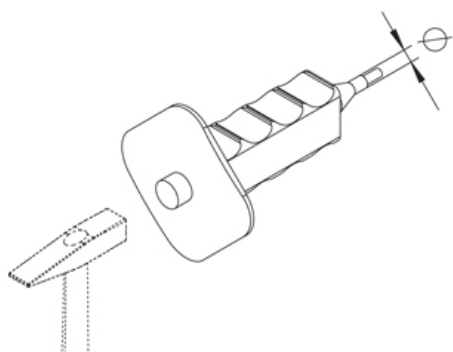

SA-D

anchor

manufacturer's information has to be observed strictly.

galvanized, according to ISO 4042

| Артикул | Product | diameter | weight |
|---------|---------|----------|--------|
| SA-D 8 | 8 mm | 0.45 kg | |
| SA-D 10 | 10 mm | 0.30 kg | |
| SA-D 12 | 12 mm | 0.31 kg | |

Product: Product

diameter: diameter

weight: weight