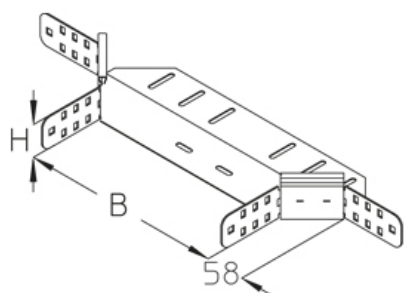

RAA-BS 60

cable tray attachment branch, height = 60 mm Maintenance of function, specified system

cable tray attachment branch, with integrated connectors

The product can be used for fire protection. For technical parameters, see National Technical Test Certificates (abPs).

Continuously hot galvanized (Sendzimir process) (DIN EN 10346)

| Артикул | Product | height | width | weight | incl. |
|---------------|---------|--------|---------|--------------------------------|-------|
| RAA-BS 60-10S | 60 mm | 100 mm | 0.81 kg | show all inclusive accessoires | |
| RAA-BS 60-20S | 60 mm | 200 mm | 0.90 kg | show all inclusive accessoires | |
| RAA-BS 60-30S | 60 mm | 300 mm | 1.02 kg | show all inclusive accessoires | |
| RAA-BS 60-40S | 60 mm | 400 mm | 1.11 kg | show all inclusive accessoires | |

Hot-dip galvanized, according to BS 729 (DIN EN ISO 1461)

| Артикул | Product | height | width | weight | incl. |
|---------------|---------|--------|---------|--------------------------------|-------|
| RAA-BS 60-10F | 60 mm | 100 mm | 0.86 kg | show all inclusive accessoires | |
| RAA-BS 60-20F | 60 mm | 200 mm | 0.95 kg | show all inclusive accessoires | |
| RAA-BS 60-30F | 60 mm | 300 mm | 1.08 kg | show all inclusive accessoires | |
| RAA-BS 60-40F | 60 mm | 400 mm | 1.30 kg | show all inclusive accessoires | |